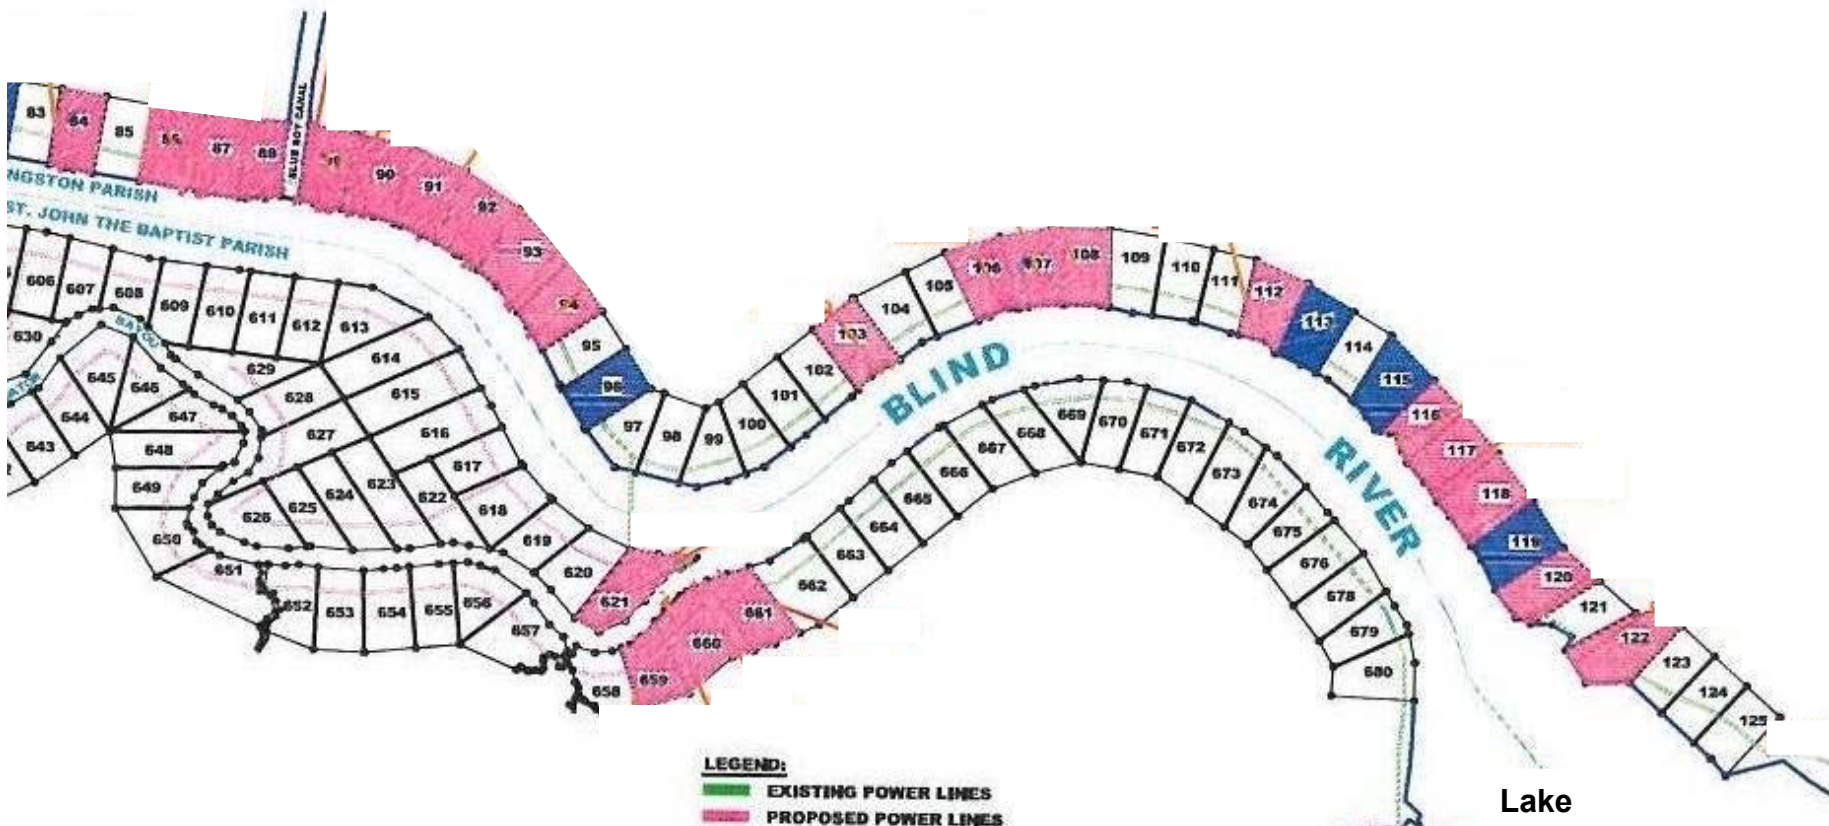

BLIND RIVER CAMPSITES

12481 Home Port Drive

Maurepas, La. 70449

225-698-6600

www.BRPINC.com

Lake
Maurepas