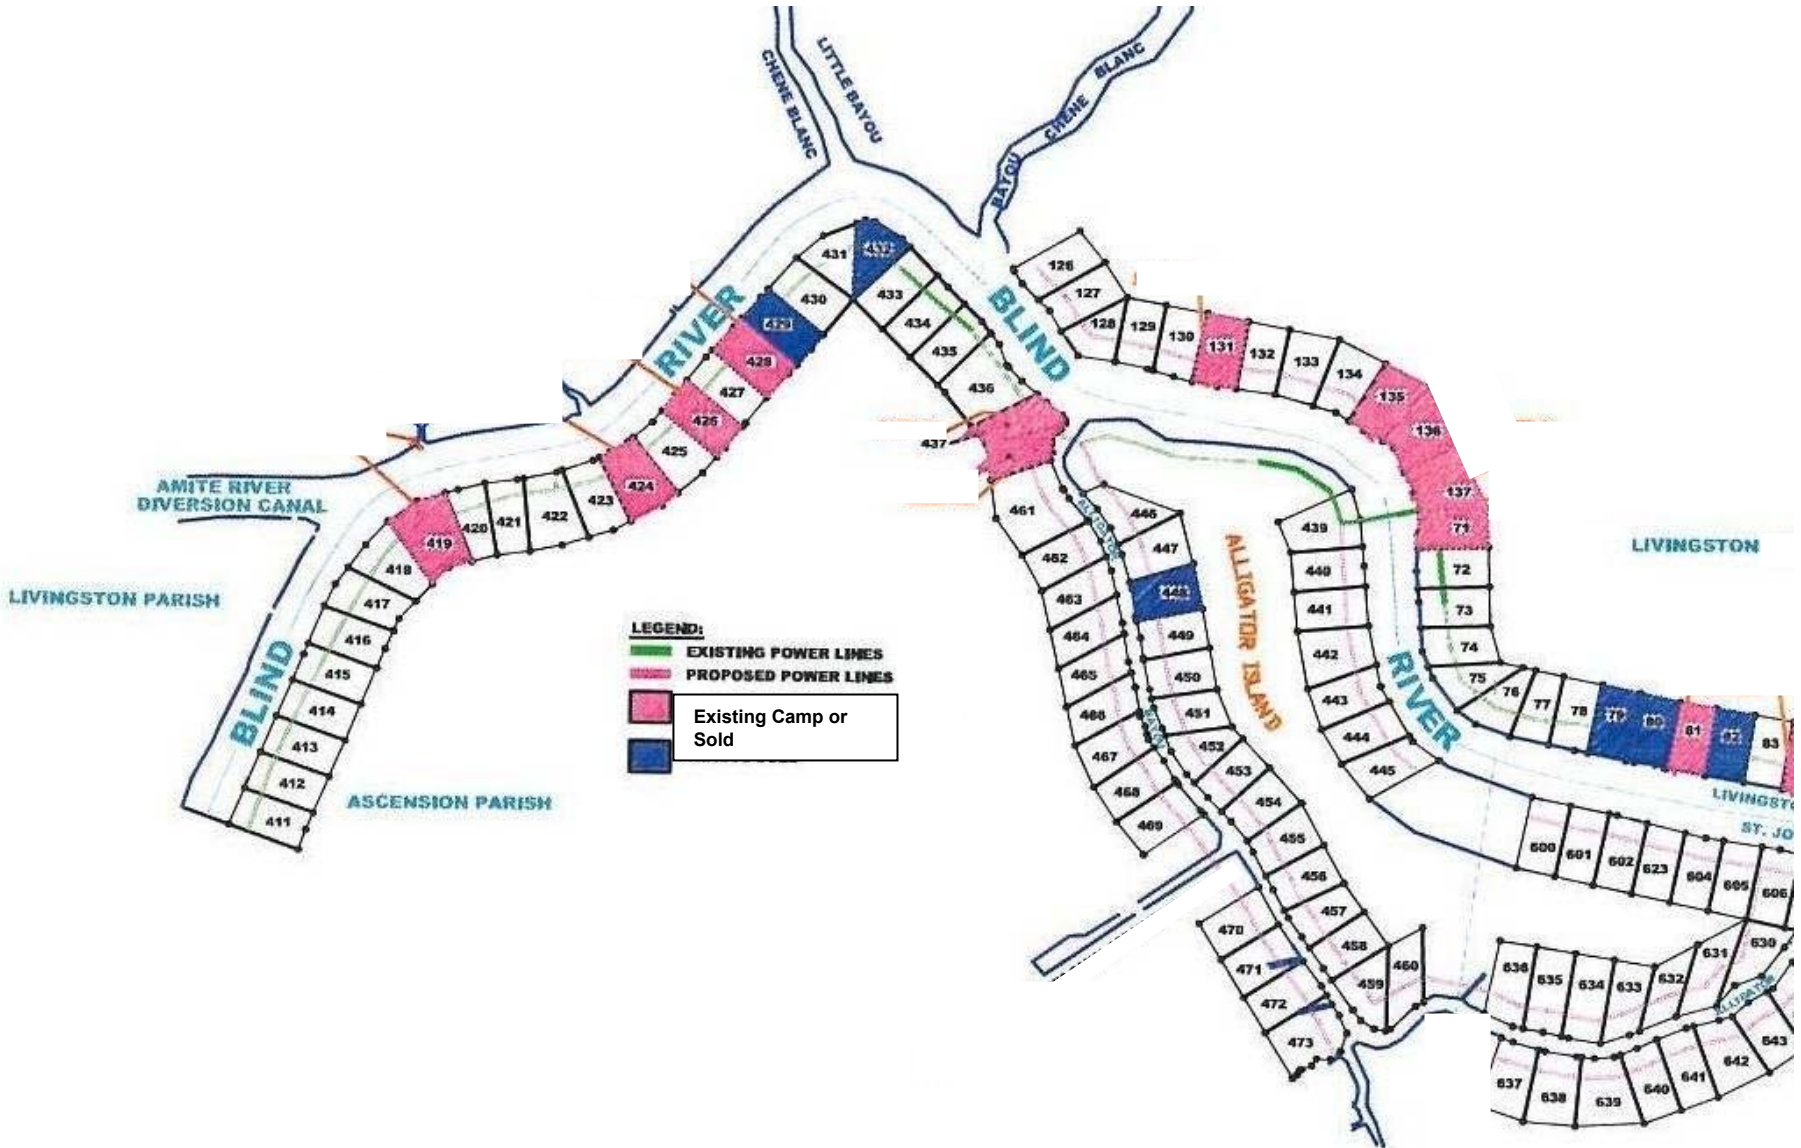

BLIND RIVER CAMPSITES

12481 Home Port Drive

Maurepas, La. 70449

225-698-6600

www.BRPINC.com

Lake
Maurepas