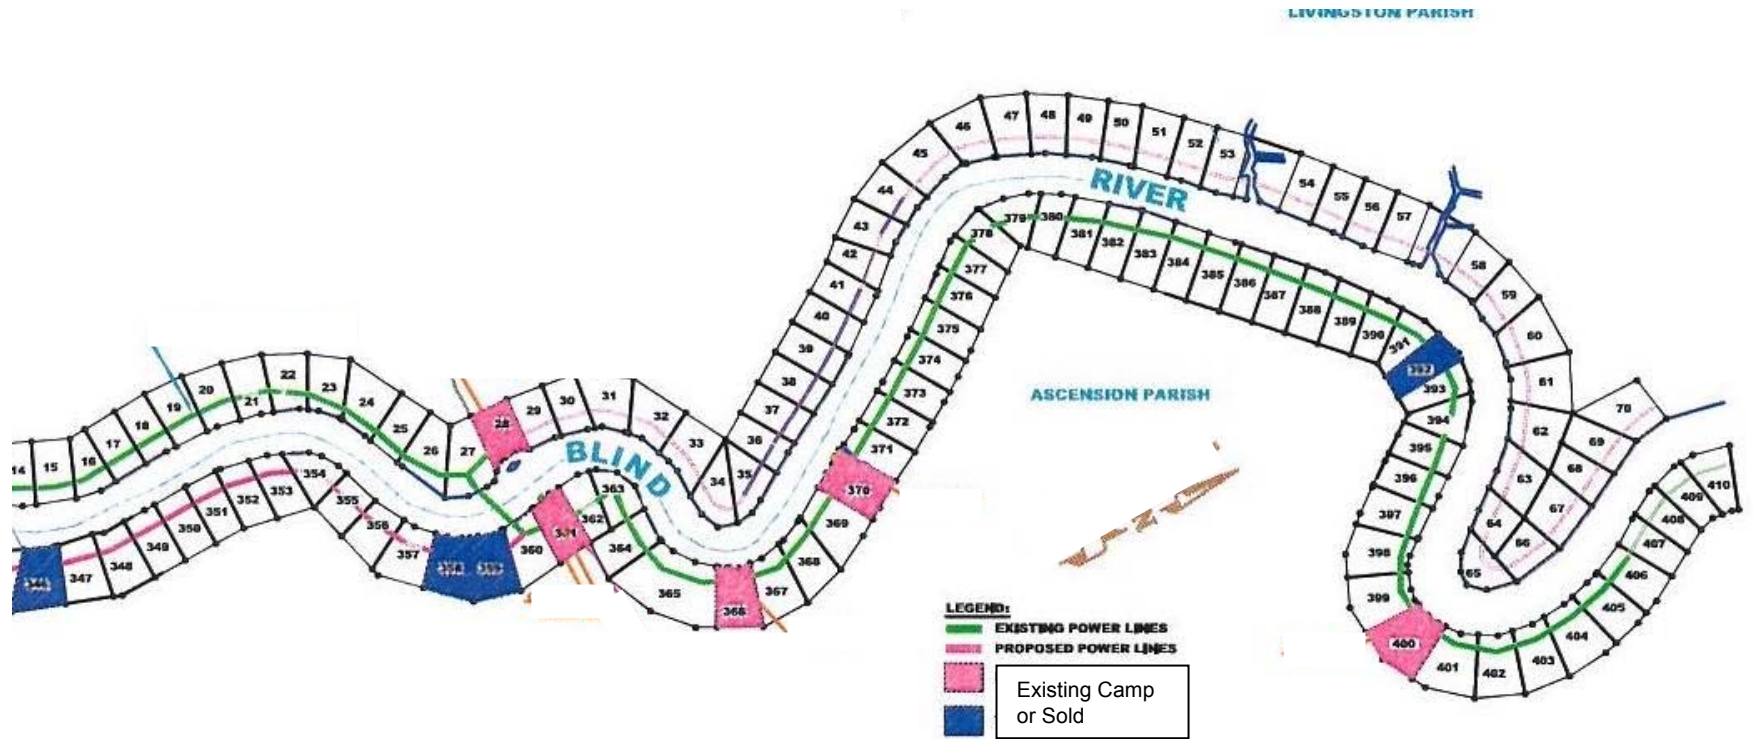

BLIND RIVER CAMPSITES

12481 Home Port Drive

Maurepas, La. 70449

225-698-6600

www.BRPINC.com

Lake
Maurepas