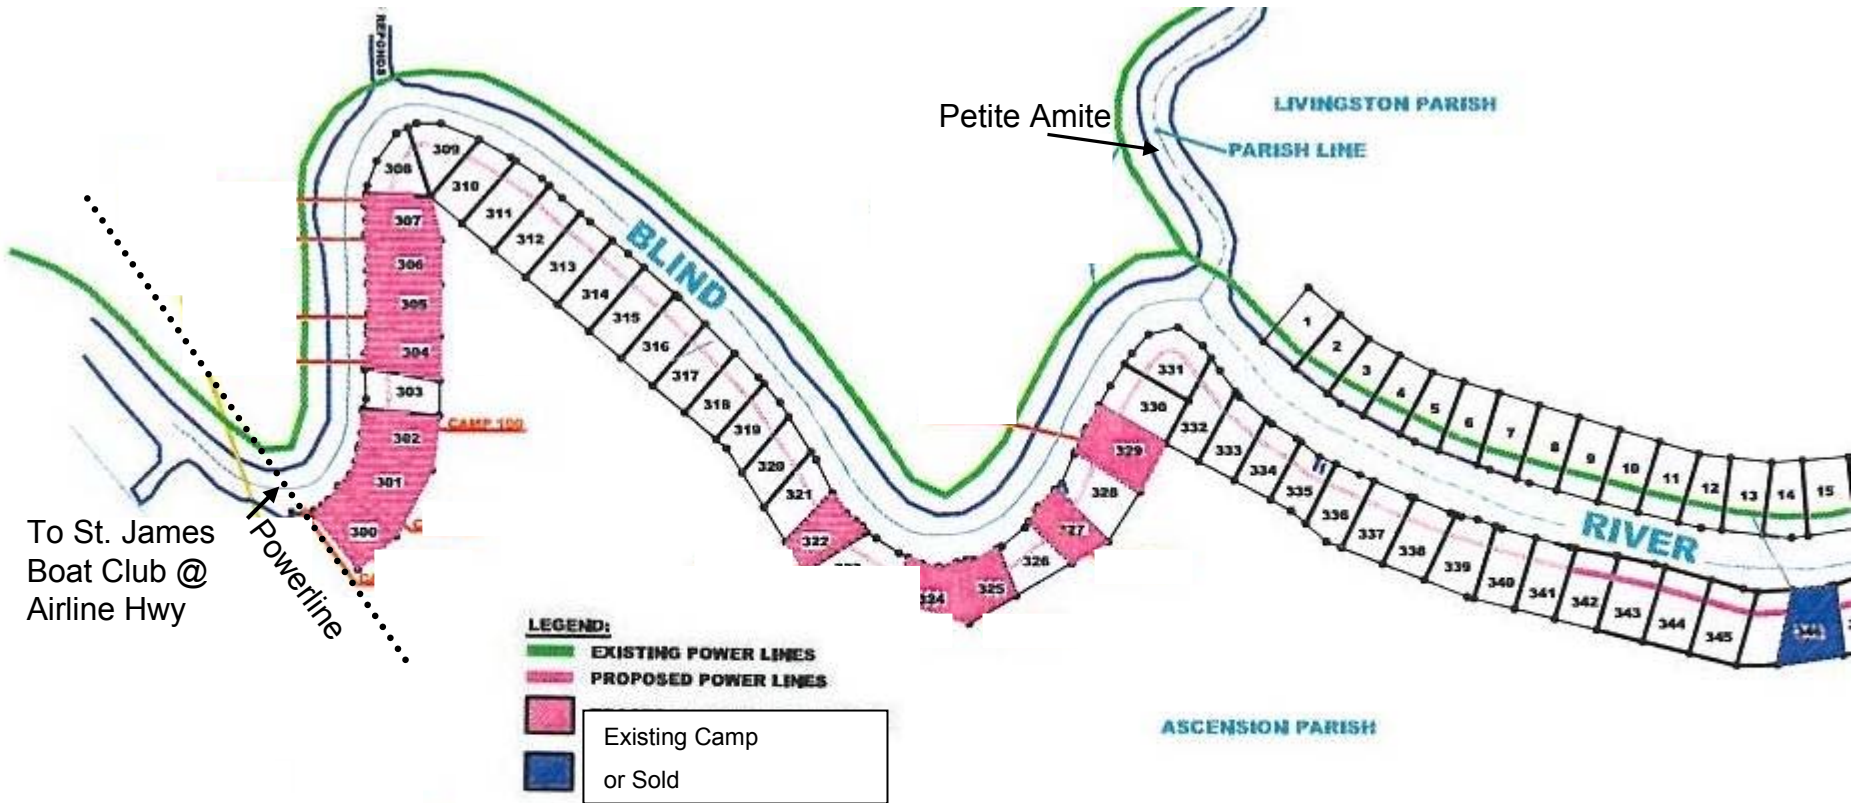

BLIND RIVER CAMPSITES

12481 Home Port Drive

Maurepas, La. 70449

225-698-6600

www.BRPINC.com

Lake
Maurepas